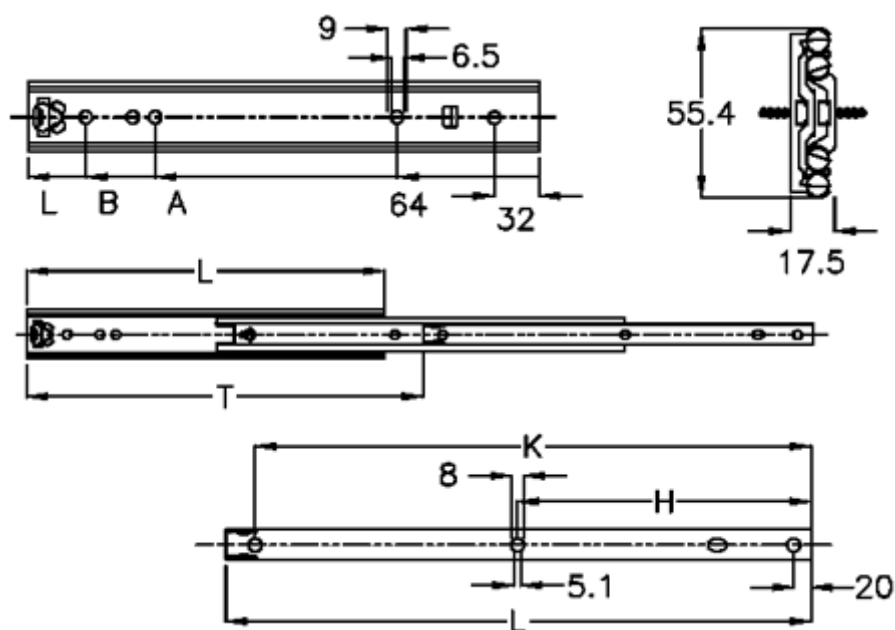

Article number: 11112F61

Description: Thomas Regout Telescopic Slide 112F59 ULF HD D, 3-piece. (replaced with 11112S25)
Length 500 mm / load cap. 119 kg / extension 550 mm

Measures

A	= 416
B	= 448
H	= 300
K	= 580
L	= 600
Load capacity side mounted	= 85
T	= 650